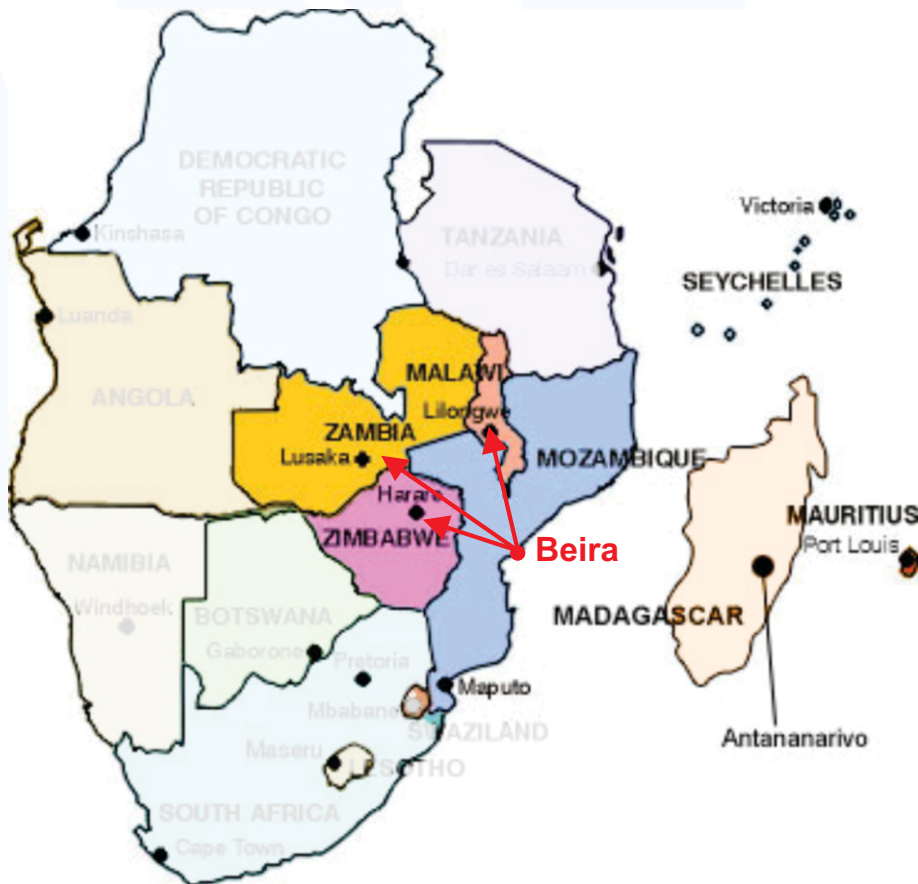

HinterlandLogistics^{Lda}

A partnership based on Trust

Company Profile

Who we are

Hinterland Logistics is a logistics operator specialized in door-to-door transport services, featuring a network of offices (reliable agents) in the main markets of which Mozambique trades with such as China, South Africa and Portugal.

We have our own offices based in Maputo (Maputo City and KM4) & Beira.

With the main Office Based in Beira, one of the most privileged and strategic positions in Mozambique, Specially when it comes to goods in Transit for the locked land countries better identified as Malawi, Zambia, Zimbabwe & Botswana. Hinterland Logistics specializes in total logistics requirements and services, related to your business and counts with reliable associated Agents support based in the named Lockland countries mentioned above. As a customer, you know that competing in the Global market, takes more than just the right product. This is where we can help you. Hinterland Logistics ensures delivery of your products to the Right Place, at the Right Time and at the Right Price.....which makes all the difference.

FCL Services (Full container Loaded)

Earn competitiveness and benefit from our negotiation rates with leading container shipping lines for Mozambique.

Our Mission

- To provide complete logistic solutions that are not only efficient but also reliable & affordable
- To gain confidence & trust of our valued clients by conducting business with complete honesty and integrity

Our scope of Services

- Rail Freight Forwarding
- Vessel Chartering /Air craft
- International Project Cargo Handling
- Ware housing and Distribution. (WMS)
- International Air / Sea / Land - Freight Management.
- Consolidation Services/LCL (Groupage)
- Multi Country Consolidation Services
- Export & Cross Trades
- Bonded Logistics Services (Free trade zone) Land Transportation & Cross Border
- Trucking.(TMS)
- Sea / Air Operations
- OOG Cargo & Special Equipment