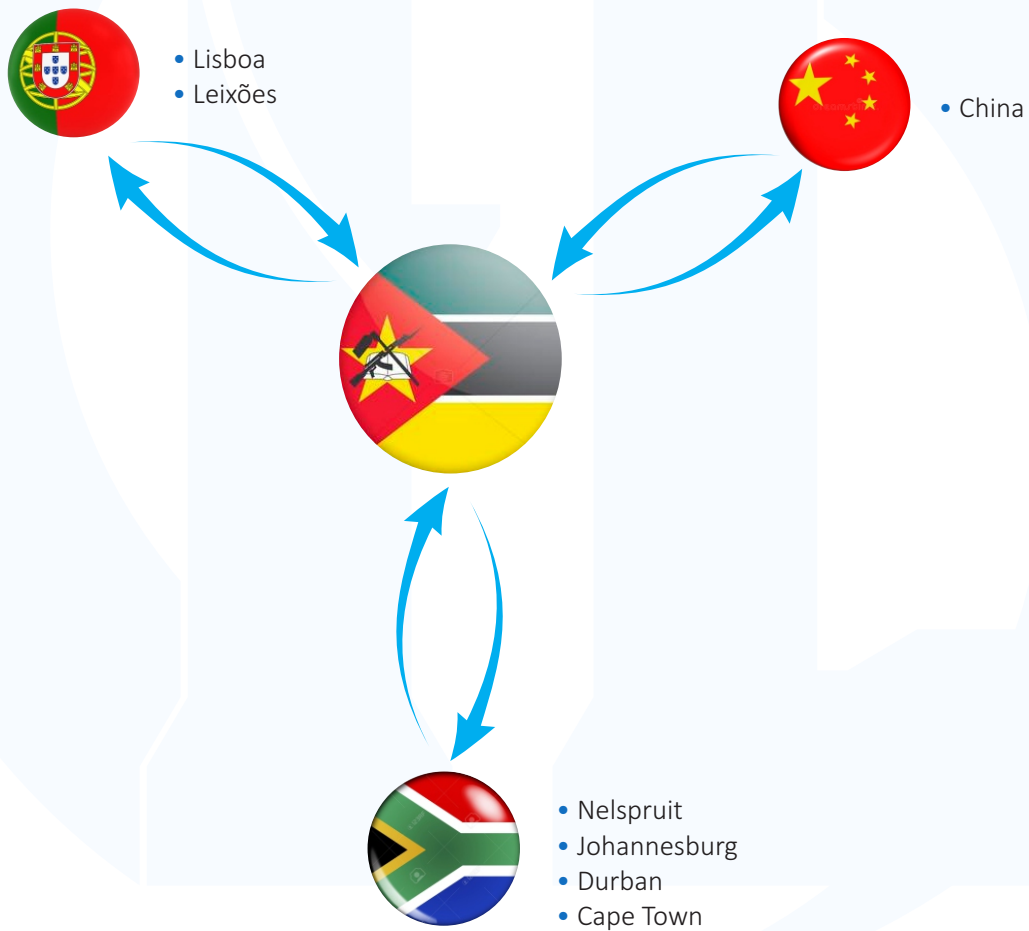

HinterlandLogistics^{Lda}

A partnership based on Trust

Company Profile

Who we are

Hinterland Logistics is a logistics operator specialized in door-to-door transport services, featuring a network of offices (reliable agents) in the main markets of which Mozambique trades with such as China, South Africa and Portugal.

We have our own offices based in Maputo (Maputo City and KM4) & Beira.

With the main Office Based in Beira, one of the most privileged and strategic positions in Mozambique, Specially when it comes to goods in Transit for the locked land countries better identified as Malawi, Zambia, Zimbabwe & Botswana. Hinterland Logistics specializes in total logistics requirements and services, related to your business and counts with reliable associated Agents support based in the named Lockland countries mentioned above. As a customer, you know that competing in the Global market, takes more than just the right product. This is where we can help you. Hinterland Logistics ensures delivery of your products to the Right Place, at the Right Time and at the Right Price.....which makes all the difference.

FCL Services (Full container Loaded)

Earn competitiveness and benefit from our negotiation rates with leading container shipping lines for Mozambique.

Our Mission

- To provide complete logistic solutions that are not only efficient but also reliable & affordable
- To gain confidence & trust of our valued clients by conducting business with complete honesty and integrity

Our scope of Services

- Rail Freight Forwarding
- Vessel Chartering /Air craft
- International Project Cargo Handling
- Ware housing and Distribution. (WMS)
- International Air / Sea / Land - Freight Management.
- Consolidation Services/LCL (Groupage)
- Multi Country Consolidation Services
- Export & Cross Trades
- Bonded Logistics Services (Free trade zone) Land Transportation & Cross Border
- Trucking.(TMS)
- Sea / Air Operations
- OOG Cargo & Special Equipment